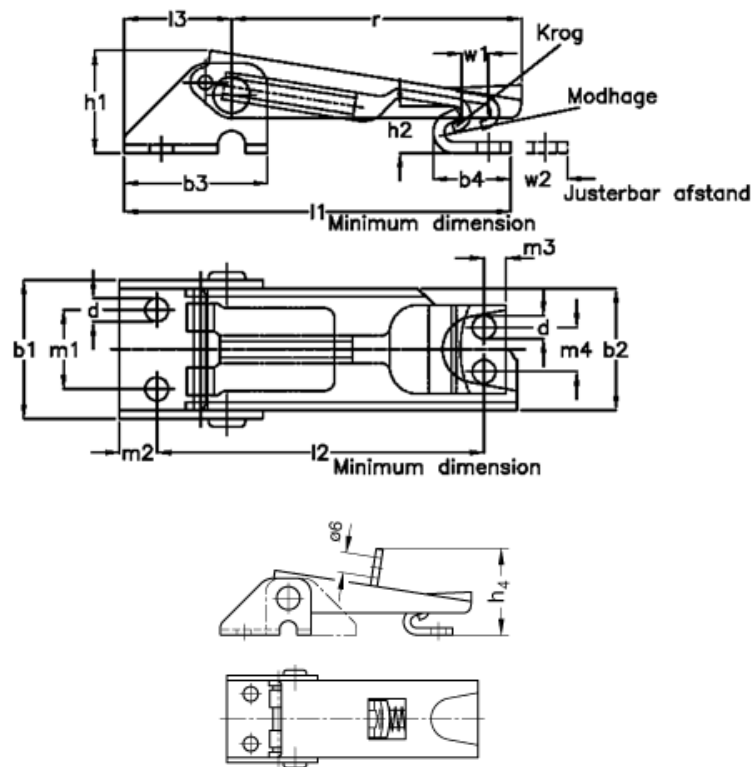

Article number: 20686051

Description: E+G Klee hook clamp
GN 831-100-SV-ST-1

Measures

b1 = 25.5	Holding force N = 1000	r	= 51
b2 = 22	l1 = 70	Size	= 100
b3 = 26	l2 = 56	w1	= 5.5
b4 = 14	l3 = 19.5	w2 adjustable range	= 12
d = 4.2	m1 = 14.3		
h1 = 18.5	m2 = 7		
h2 = 8.5	m3 = 4		
h4 = 21.5	m4 = 8		